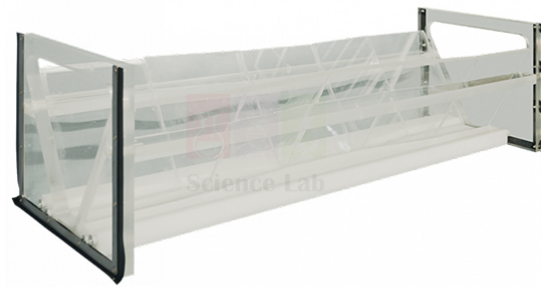

Email : [sales@scilabexport.com](mailto:sales@scilabexport.com)

Phone: +91-7082934803

**Product Name :**

Trapezoidal Flume

**Product Code :**

SLE/EFM/14

## Description :

- A clear culvert models, one of circular and one of rectangular section.
- Enabling the observation and calculation of both open and orifice flow in a culvert.
- A clear acrylic 60° trapezoidal flume to enable the measurement of flows with the emphasis on low flow situations.