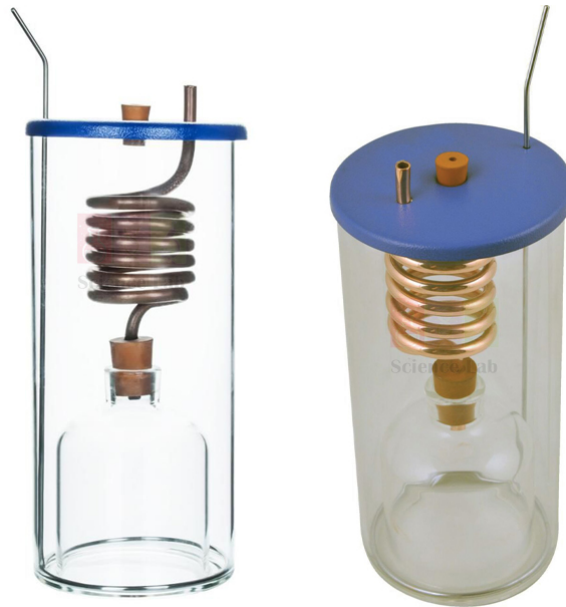

Email : [sales@scilabexport.com](mailto:sales@scilabexport.com)

Phone: +91-7082934803

**Product Name :**

Calorimeter Food

**Product Code :**

SLE/BL/12

## Description :

Designed to determine the energy value of food and fuels. Require electrical supply – thermometer – oxygen supply and stand. Comprises of a borosilicate glass vessel with a combustion chamber – clear plastic lid with wire stirrer and a hole for a thermometer – heat resistance platform with support rod – oxygen inlet tube and igniter coil mounting and 1m insulated lead. Supplied with instructions.