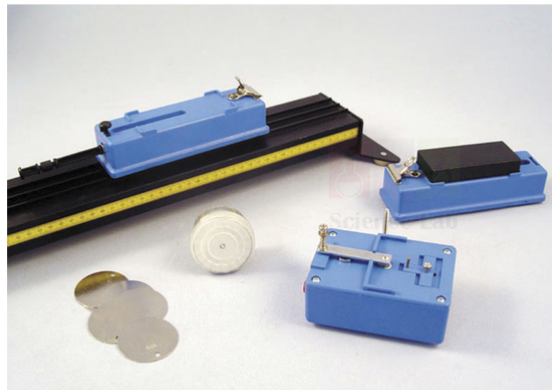

## Description :

Designed to suit curriculum based experiments for the topics of Force & Motion.

The carefully designed and matched components provide an excellent medium for demonstrating these important principles.

### The unit comprises:

Aluminium Track, 1.2m

2 high-impact moulded trolleys (1 spring loaded)

10 x 10g masses

1 x ticker tape timer

1 trolley weight

20 x carbon discs.

Contact Science Lab for your Educational School Science Lab Equipments. We are best science educational equipments, science educational instruments, science lab equipments manufacturer, science laboratory instruments exporter, scientific educational equipments, scientific educational lab equipment.