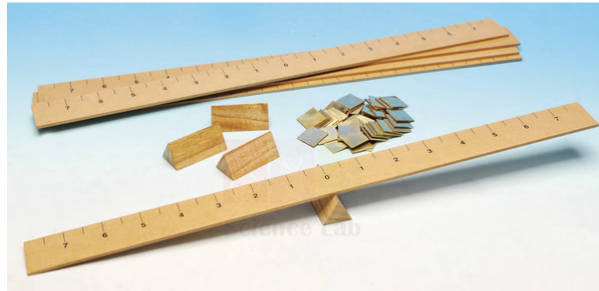

Email : sales@scilabexport.com

Phone: +91-7082934803

Product Name :

Levers Kit

Product Code :

SLE/PHY/202

Description :

Designed as a kit for eight pupils consisting of five plywood beams 600 x 44 x 3mm graduated every 38mm.

Each has a groove across its centre to locate the fulcrum point.

Masses of the blanks are matched to $\pm 1\%$.

Also included are four fulcrums 32 x 32 x 64mm and forty 25mm square metal blanks.

Contact Science Lab for your Educational School Science Lab Equipments. We are best school science lab equipments suppliers in india, school science lab instruments, school science lab instruments exporter, school science lab instruments manufacturer, school scientific equipments, science educational equipment.