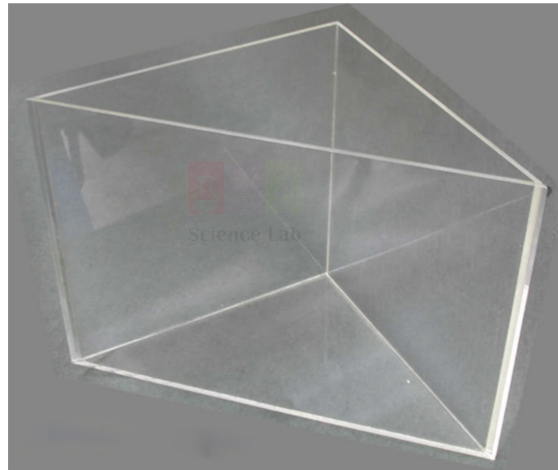

Email : sales@scilabexport.com

Phone: +91-7082934803

Product Name :

Microwave Accessories Hollow Prism

Product Code :

SLE/PHY/248

Description :

Hollow prism made of perspex sheets to be filled with paraffin for microwave experiments.

Height 21cm and longest side 30cm approximately.

Can be filled with water for optics experiment.

Contact Science Lab for your Educational School Science Lab Equipments. We are best maths lab equipments manufacturers, maths lab kit india, maths lab kit suppliers, maths lab kits manufacturers, metal testing equipments, physics lab educational equipments.