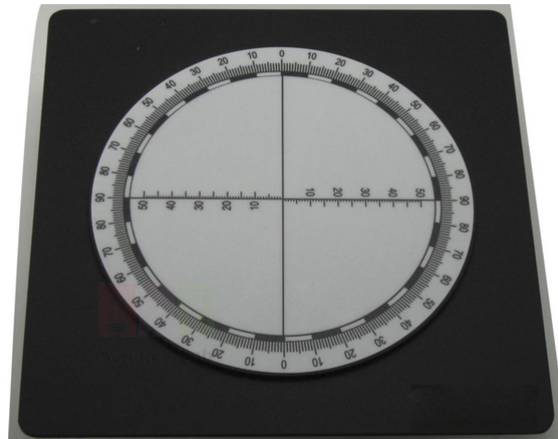

Email : sales@scilabexport.com

Phone: +91-7082934803

Product Name :

Microwave Accessories Rotating
Protractor

Product Code :

SLE/PHY/249

Description :

Microwave Accessory, Rotating Protractor.

For use in microwave experiments to measure the directivity of the microwave transmission.

Contact Science Lab for your Educational School Science Lab Equipments. We are best physics lab equipment supplier, physics lab equipment suppliers in ambala, physics lab equipments manufacturers, physics lab equipments suppliers, physics labware, school educational equipments.