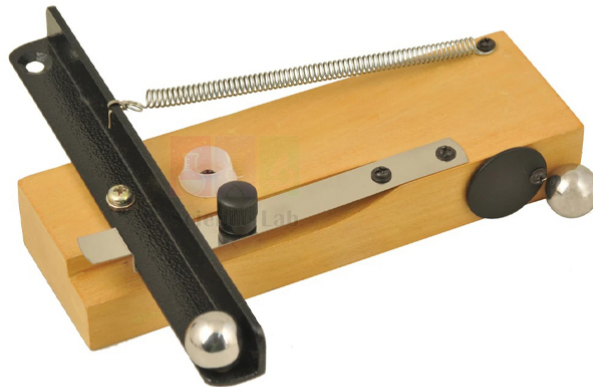

Email : sales@scilabexport.com

Phone: +91-7082934803

Product Name :

Apparatus Falling Bodies (Projectile)

Product Code :

SLE/PHY/10

Description :

Showing that horizontal and vertical motions are independent of each other. On releasing the catch -one steel ball drops vertically while the other is projected horizontally both hitting the floor at the same time. Consists of a wooden block 190 x 58 x 30 mm approx. with a pivoted L-section spring loaded metal launching bar with a trigger catch. Supplied with 2 steel balls with storage recess in the block.