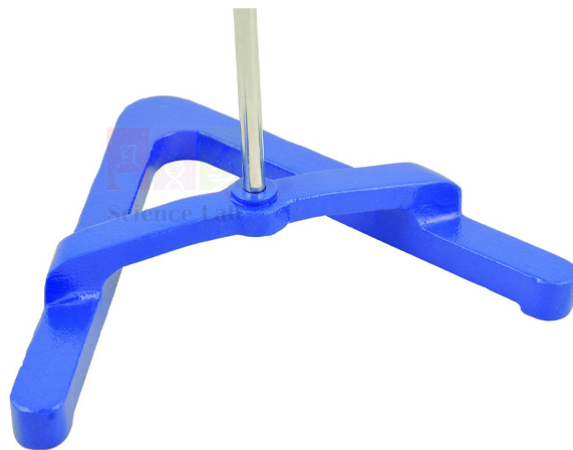

Email : [sales@scilabexport.com](mailto:sales@scilabexport.com)

Phone: +91-7082934803

**Product Name :**

A-Shape Retort Stand Base

**Product Code :**

SLE/CH/01

## Description :

Cast iron, finished in blue paint with hole tapped 10\*1.5mm and rubber feet.

### Details:

Side Length	Rod
150mm	600*10mm
150mm	700*10mm

Contact Science Lab for your Educational School Science Lab Equipments. We are best scientific lab equipments manufacturers, scientific laboratory equipments manufacturer, technical educational equipment manufacturer, technical lab equipments manufacturers, tvet lab equipment manufacturers, vocational training lab equipments exporter.