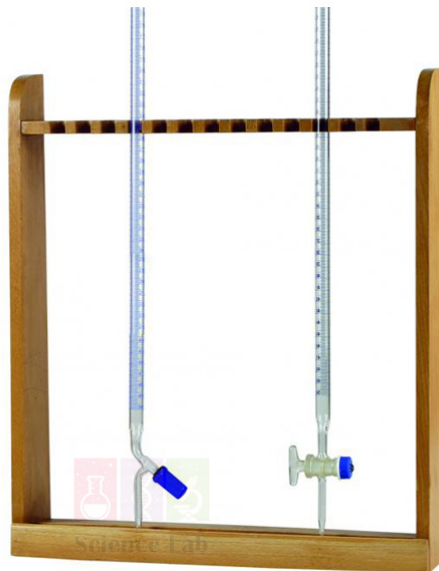

Email : sales@scilabexport.com

Phone: +91-7082934803

Product Name :

Burette Rack

Product Code :

SLE/CH/19

Description :

The tier wooden frame has upper tier with vertical recesses on one side to take burettes.

Can take up to 13 burettes.

Rack made of polished beach wood.