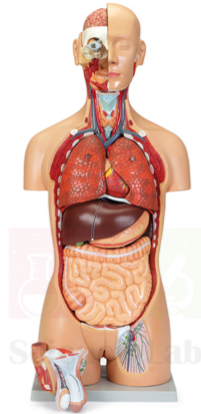

Email : [sales@scilabexport.com](mailto:sales@scilabexport.com)

Phone: +91-7082934803

**Product Name :**

Deluxe Human Male and Female Torso  
Model

**Product Code :**

SLE/A/22

**Description :**

Life size, 27-part torso features open back with musculature, vertebral column, paravertebral nerve branches, and removable vertebra with section of spinal cord.

Partial dissection of head showing anatomy of buccal cavity, including vasculature, muscles, glands, and osseous structures.

Half of brain is removable, allowing view of internal structure.

Also includes interchangeable male and female urogenital inserts.