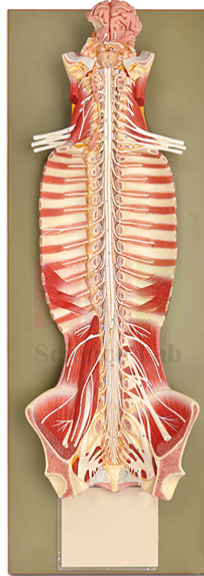

Email : sales@scilabexport.com

Phone: +91-7082934803

Product Name :

Human Nervous System Model

Product Code :

SLE/A/145

Description :

Life size.

On base. Size, 32 x 19 x 90 cm.

The sympathetic trunk is shown on left side.

Brain, brain stem, spinal cord, and spinal nerves are shown in position in vertebral column.